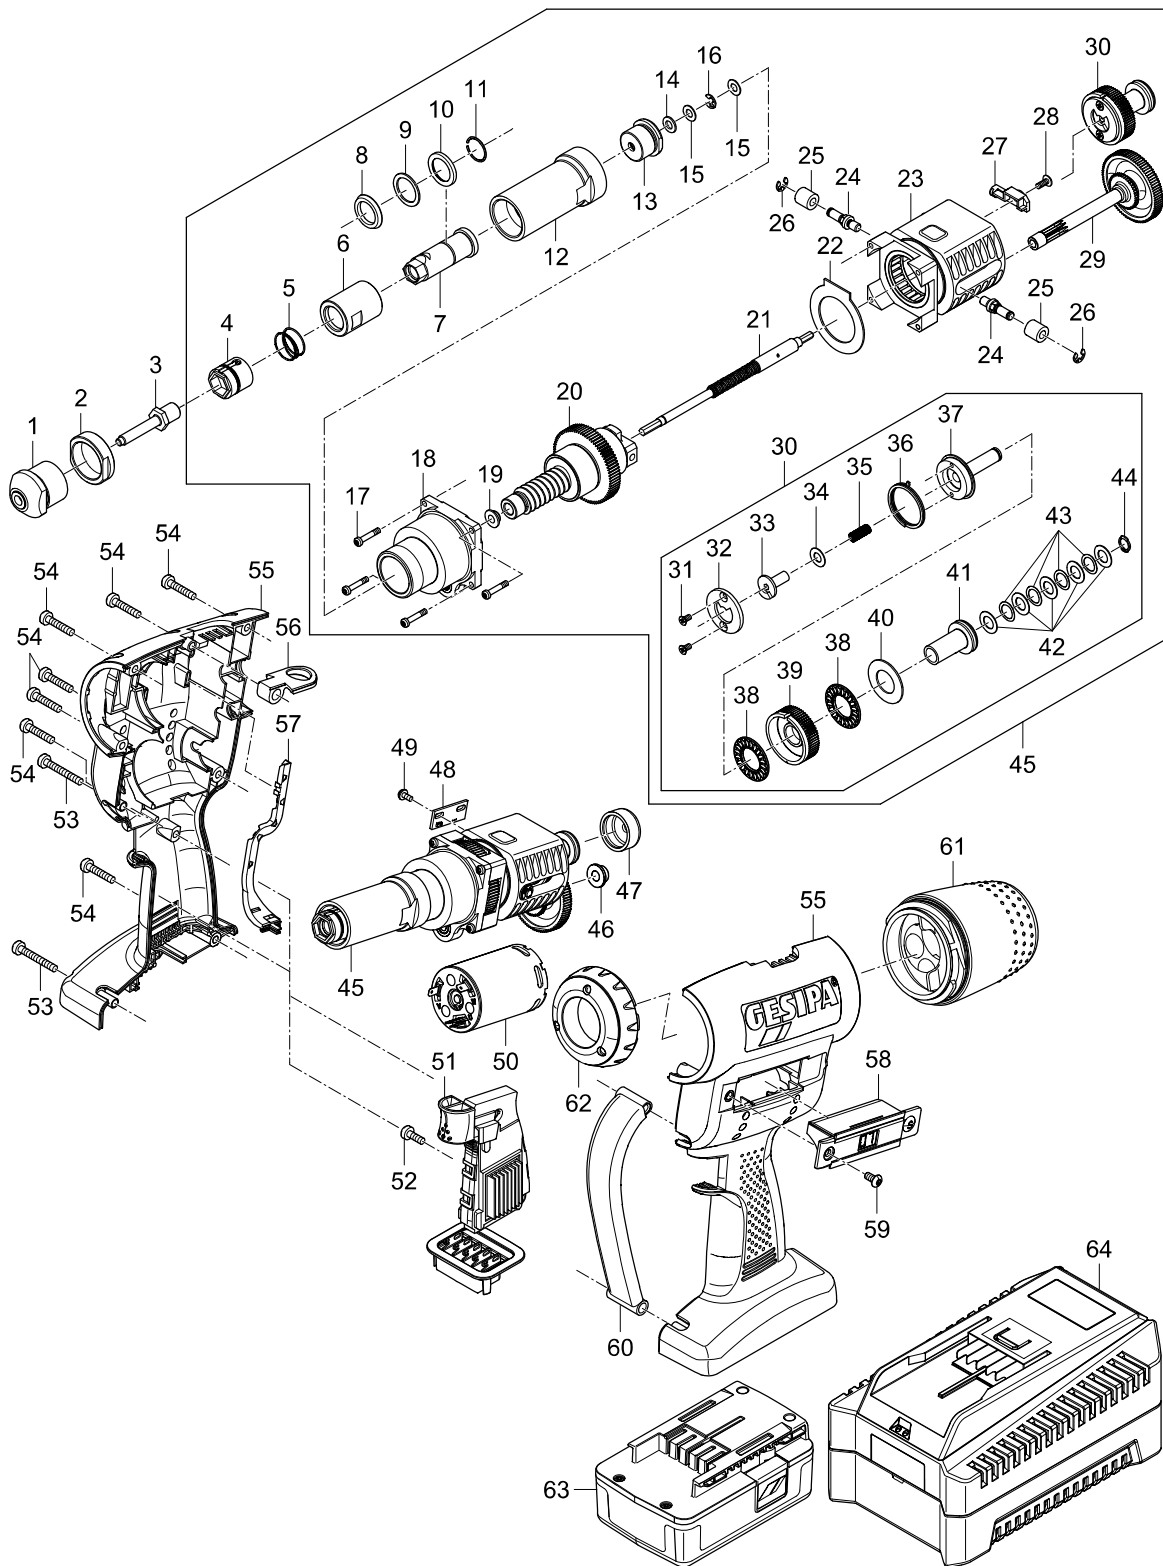

Blind rivet hand nut setting tools

FireBird® Pro and FireBird® Pro Gold Edition

Battery powered blind rivet nut setting tools

FireBird® Pro and FireBird® Pro Gold Edition

Spare part no.	Article no.	Designation
1	143 6218	Nosepiece M3
	143 6219	Nosepiece M4
	143 6220	Nosepiece M5
	143 6221	Nosepiece M6
	143 6222	Nosepiece M8
	143 6223	Nosepiece M10
2	143 6193	Locking nut
3	143 6211	Threaded mandrel M3
	143 6212	Threaded mandrel M4
	143 6213	Threaded mandrel M5
	143 6214	Threaded mandrel M6
	143 6215	Threaded mandrel M8
	143 6216	Threaded mandrel M10
4	145 8123	Slider
5	143 6247	Spring
6	145 0851	Lock activator
7	152 4566	Driver
8	149 9358	Bevel washer
9	149 9377	Washer
10	149 9374	Lock washer
11	149 9375	Snap ring
12	145 0845	Head
13	149 9356	Spacer
14	144 5791	Washer
15	144 5789	Washer
16	144 5790	Snap ring
17	144 5768	Screw
18	152 4565	Bearing, complete
19	144 5776	Bearing
20	145 0849	Ball screw drive
21	152 4563	Rotating rod, complete
22	143 4962	Pressure disc
23	143 5397	Bearing cage
24	143 5385	Pin holder
25	143 4970	Sintered metal roller
26	144 5790	Lock washer
27	145 0817	Magnetic holder
28	144 5990	Screw
29	152 4568	Pinion shaft
30	143 5115	Coupling complete
31	144 5792	Countersunk screw
32	143 5081	Plate