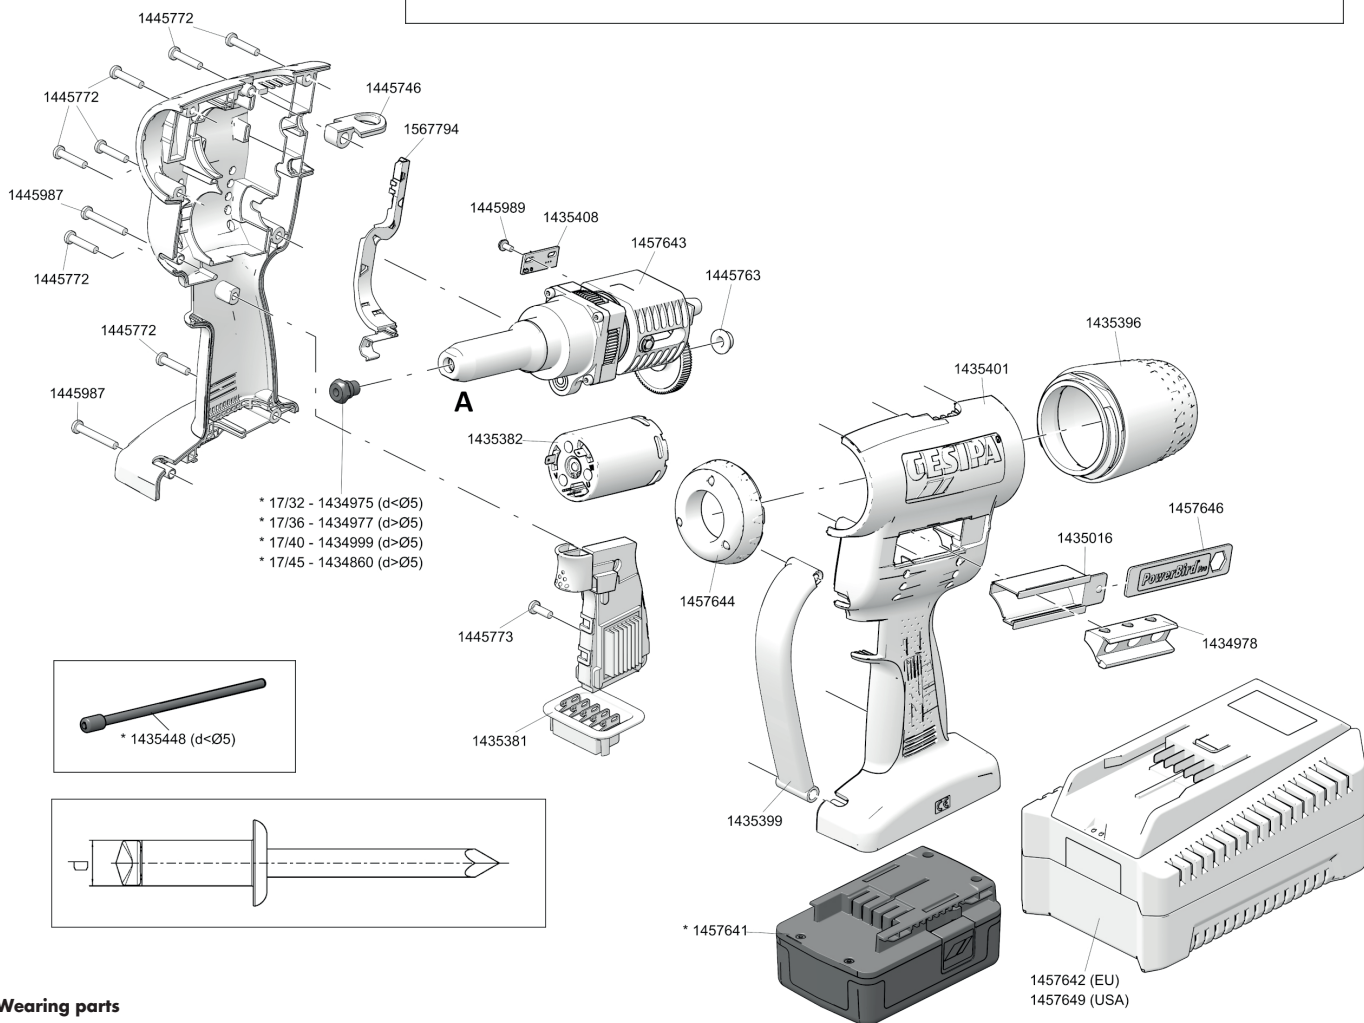

BATTERY POWERED BLIND RIVETING TOOLS

PowerBird® Pro Gold Edition - until April 2021

* Wearing parts

BATTERY POWERED BLIND RIVETING TOOLS

PowerBird® Pro Gold Edition - until April 2021

No.	
143 4874*	Tube short
143 4962	Washer
143 4967	Washer
143 4970	Sintered metal roller
143 4975*	Nosepiece 17/32
143 4977*	Nosepiece 17/36
143 4999*	Nosepiece 17/40
143 4860*	Nosepiece 17/45
143 4978	Magazine insert
143 5016	Nosepiece magazine
143 5381	E control
145 0857	Motor complete Pro Gold Edition
143 5384*	Jaw Pusher (for BN > Ø 5)
143 5385	Pin
143 5392*	Jaw housing
143 5393*	Channel tube
143 5395	Pinion shaft Pro Gold Edition
143 5396	Spent mandrel container, complete
143 5397	Bearing cage
143 5398	Bearing, complete
143 5399	Tool bar
143 5401	Housing complete
143 5406	Ball screw drive

No.	
143 5408	Hall pcb
143 5412*	Compression spring
143 5448*	Jaw Pusher (for BN < Ø 5)
143 5568*	Jaws (3 parts)
143 6003	Steel head sleeve
144 5746	Hanger Pro Gold Edition
144 5763	Sintered-metal bushing
144 5768	Screw
144 5772	Screw long
144 5773	Screw short
144 5790	Lock washer
144 5987	Screw
144 5989	Screw
144 5990	Screw
144 6012*	O ring
145 0817	Magnetic holder
145 7641*	Battery - while stocks last
145 7642	Charger (EU) - while stocks last
145 7643	Drive unit Pro GE complete
145 7644	Light, complete
145 7646	Key PowerBird® Pro complete
145 7649	Charger (USA) - while stocks last
152 0557	Adapler
156 7794	Cable duct

* Wearing parts

You will find detailed nosepiece allocation tables from page 134.