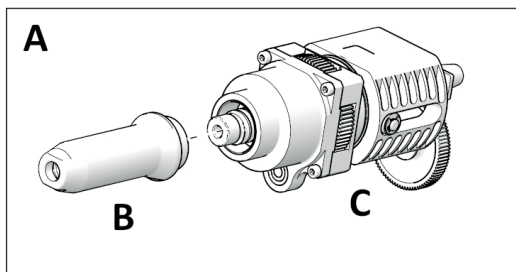

BATTERY POWERED BLIND RIVETING TOOLS

PowerBird® Pro Gold Edition - until April 2021

* Wearing parts

BATTERY POWERED BLIND RIVETING TOOLS

PowerBird® Pro Gold Edition - until April 2021

No.	
143 4874*	Tube short
143 4962	Washer
143 4967	Washer
143 4970	Sintered metal roller
143 4975*	Nosepiece 17/32
143 4977*	Nosepiece 17/36
143 4999*	Nosepiece 17/40
143 4860*	Nosepiece 17/45
143 4978	Magazine insert
143 5016	Nosepiece magazine
143 5381	E control
145 0857	Motor complete Pro Gold Edition
143 5384*	Jaw Pusher (for BN > Ø 5)
143 5385	Pin
143 5392*	Jaw housing
143 5393*	Channel tube
143 5395	Pinion shaft Pro Gold Edition
143 5396	Spent mandrel container, complete
143 5397	Bearing cage
143 5398	Bearing, complete
143 5399	Tool bar
143 5401	Housing complete
143 5406	Ball screw drive

No.	
143 5408	Hall pcb
143 5412*	Compression spring
143 5448*	Jaw Pusher (for BN < Ø 5)
143 5568*	Jaws (3 parts)
143 6003	Steel head sleeve
144 5746	Hanger Pro Gold Edition
144 5763	Sintered-metal bushing
144 5768	Screw
144 5772	Screw long
144 5773	Screw short
144 5790	Lock washer
144 5987	Screw
144 5989	Screw
144 5990	Screw
144 6012*	O ring
145 0817	Magnetic holder
145 7641*	Battery - while stocks last
145 7642	Charger (EU) - while stocks last
145 7643	Drive unit Pro GE complete
145 7644	Light, complete
145 7646	Key PowerBird® Pro complete
145 7649	Charger (USA) - while stocks last
152 0557	Adapler
156 7794	Cable duct