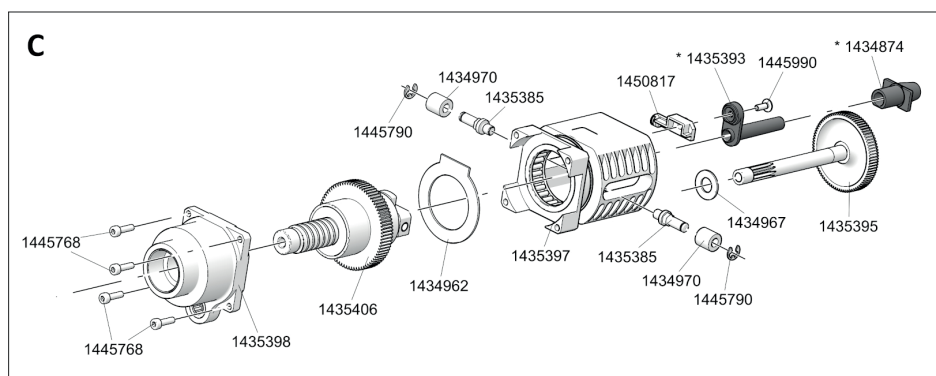

BATTERY POWERED BLIND RIVETING TOOLS

PowerBird® Pro Gold Edition - until April 2021

* Wearing parts

BATTERY POWERED BLIND RIVETING TOOLS

PowerBird® Pro Gold Edition - until April 2021

No.	
143 4874*	Tube short
143 4962	Washer
143 4967	Washer
143 4970	Sintered metal roller
143 4975*	Nosepiece 17/32
143 4977*	Nosepiece 17/36
143 4999*	Nosepiece 17/40
143 4860*	Nosepiece 17/45
143 4978	Magazine insert
143 5016	Nosepiece magazine
143 5381	E control
145 0857	Motor complete Pro Gold Edition
143 5384*	Jaw Pusher (for BN > Ø 5)
143 5385	Pin
143 5392*	Jaw housing
143 5393*	Channel tube
143 5395	Pinion shaft Pro Gold Edition
143 5396	Spent mandrel container, complete
143 5397	Bearing cage
143 5398	Bearing, complete
143 5399	Tool bar
143 5401	Housing complete
143 5406	Ball screw drive

No.	
143 5408	Hall pcb
143 5412*	Compression spring
143 5448*	Jaw Pusher (for BN < Ø 5)
143 5568*	Jaws (3 parts)
143 6003	Steel head sleeve
144 5746	Hanger Pro Gold Edition
144 5763	Sintered-metal bushing
144 5768	Screw
144 5772	Screw long
144 5773	Screw short
144 5790	Lock washer
144 5987	Screw
144 5989	Screw
144 5990	Screw
144 6012*	O ring
145 0817	Magnetic holder
145 7641*	Battery - while stocks last
145 7642	Charger (EU) - while stocks last
145 7643	Drive unit Pro GE complete
145 7644	Light, complete
145 7646	Key PowerBird® Pro complete
145 7649	Charger (USA) - while stocks last
152 0557	Adapler
156 7794	Cable duct

* Wearing parts

You will find detailed nosepiece allocation tables from page 134.