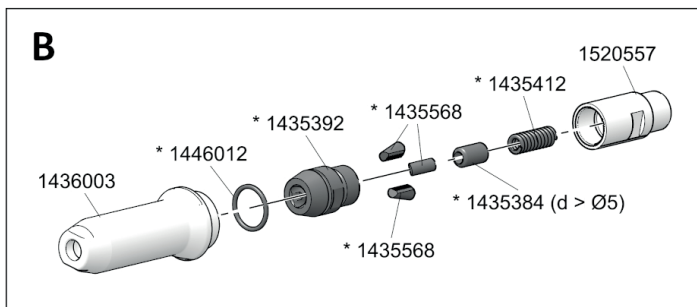

BATTERY POWERED BLIND RIVETING TOOLS

PowerBird® Pro Gold Edition - until April 2021

* Wearing parts

BATTERY POWERED BLIND RIVETING TOOLS

PowerBird® Pro Gold Edition - until April 2021

No.	
143 4874*	Tube short
143 4962	Washer
143 4967	Washer
143 4970	Sintered metal roller
143 4975*	Nosepiece 17/32
143 4977*	Nosepiece 17/36
143 4999*	Nosepiece 17/40
143 4860*	Nosepiece 17/45
143 4978	Magazine insert
143 5016	Nosepiece magazine
143 5381	E control
145 0857	Motor complete Pro Gold Edition
143 5384*	Jaw Pusher (for BN > Ø 5)
143 5385	Pin
143 5392*	Jaw housing
143 5393*	Channel tube
143 5395	Pinion shaft Pro Gold Edition
143 5396	Spent mandrel container, complete
143 5397	Bearing cage
143 5398	Bearing, complete
143 5399	Tool bar
143 5401	Housing complete
143 5406	Ball screw drive

No.	
143 5408	Hall pcb
143 5412*	Compression spring
143 5448*	Jaw Pusher (for BN < Ø 5)
143 5568*	Jaws (3 parts)
143 6003	Steel head sleeve
144 5746	Hanger Pro Gold Edition
144 5763	Sintered-metal bushing
144 5768	Screw
144 5772	Screw long
144 5773	Screw short
144 5790	Lock washer
144 5987	Screw
144 5989	Screw
144 5990	Screw
144 6012*	O ring
145 0817	Magnetic holder
145 7641*	Battery - while stocks last
145 7642	Charger (EU) - while stocks last
145 7643	Drive unit Pro GE complete
145 7644	Light, complete
145 7646	Key PowerBird® Pro complete
145 7649	Charger (USA) - while stocks last
152 0557	Adapler
156 7794	Cable duct